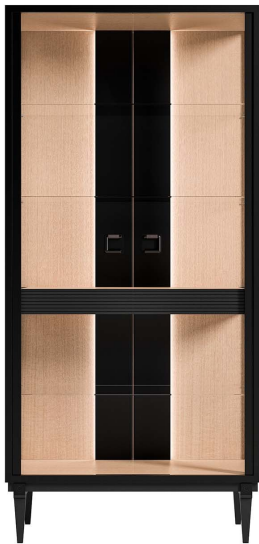

ARTEMEST

FURNITURE : STORAGE : CABINETS

CPRN Homood

BEIGE DISPLAY CABINET

\$13,760

DESCRIPTION

Defined by formal balance and modern aesthetic, this display cabinet revisits a mid-century design with a modern sensibility. Both elegant and functional, this piece has a eucalyptus-veneered frame raised on four tapered feet with a black finish. The doors and the sides are completely framed in glass for a stylish and functional display of collectibles and prized objects. The cabinet features three glass shelves and a black-finished drawer in the center. A back panel with beige eucalyptus veneer completes this sophisticated look that will become the focal point in a living or dining room.

DETAILS & DIMENSIONS

- Material: Glass Metal Eucalyptus wood
- Dimensions (in): W 35.43 x D 17.72 x H 74.80
- Dimensions (cm): W 90 x D 45 x H 190
- Handmade In Italy