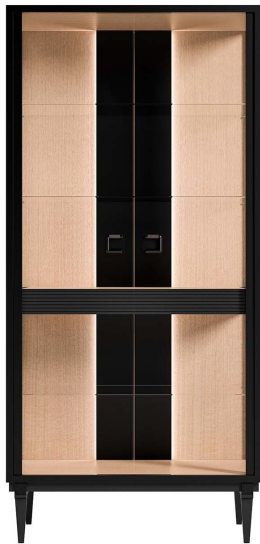

ARTEMEST

FURNITURE : STORAGE : CABINETS

Cipriani Homood

BEIGE DISPLAY CABINET

\$13,070

DESCRIPTION

Defined by formal balance and modern aesthetic, this display cabinet revisits a mid-century design with a modern sensibility. Both elegant and functional, this piece has a eucalyptus-veneered frame raised on four tapered feet with a black finish. The doors and the sides are completely framed in glass for a stylish and functional display of collectibles and prized objects. The cabinet features three glass shelves and a black-finished drawer in the center. A back panel with beige eucalyptus veneer completes this sophisticated look that will become the focal point in a living or dining room.

DETAILS & DIMENSIONS

- Material: Glass Metal Eucalyptus wood
- Dimensions (in): W 35.43 x D 17.72 x H 74.80
- Dimensions (cm): W 90 x D 45 x H 190
- Handmade In Italy