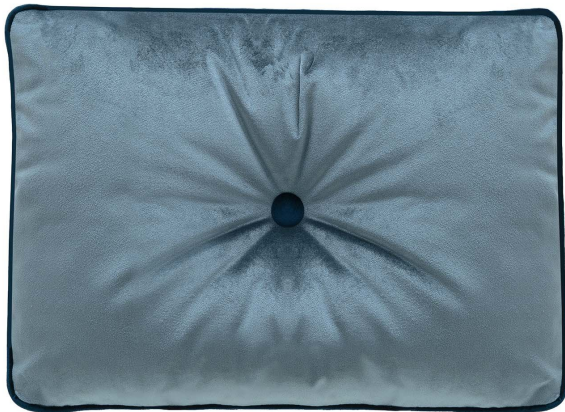

HOME DECOR : TEXTILES : CUSHIONS

Gam Home

BEN GRAY RECTANGULAR CUSHION

\$190

DESCRIPTION

Best paired alongside other pieces from Felis for an elegant display, this exquisite rectangular cushion will be a refined addition to a classically styled living room or bedroom decor. The delicate tufting highlights the superb glossy blue-gray fabric, black border piping, and black button for a timeless aesthetic.

DETAILS & DIMENSIONS

- Material: Textiles
- Dimensions (in): W 19.69 x D 13.78 x H 1.97
- Dimensions (cm): W 50 x D 35 x H 5
- Handmade In Italy