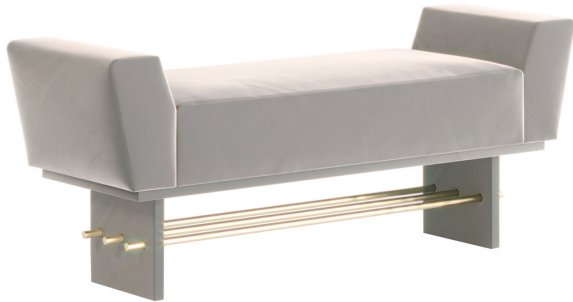

ARTEMEST

FURNITURE : SEATING : BENCHES

Inedito

BENEDICT BENCH BY GIANNELLA VENTURA

\$5,025

DESCRIPTION

Featuring a sleek and restrained design, this stunning bench will fit perfectly both in eclectic and contemporary interiors. The seat and armrests are padded with polyurethane foam and upholstered with soft grey fabric (leather upon request), while the body support can be either with a slatted base or a lined orthopedic panel. The dainty, parallelepiped-like legs are crossed by three horizontal bars with a bright brass finish, which is also available in other exquisite options, please ask the Concierge for details.

DETAILS & DIMENSIONS

- Material: Wood Metal Textiles Polyurethane foam
- Dimensions (in): W 60.63 x D 19.69 x H 24.80
- Dimensions (cm): W 154 x D 50 x H 63
- Handmade In Italy