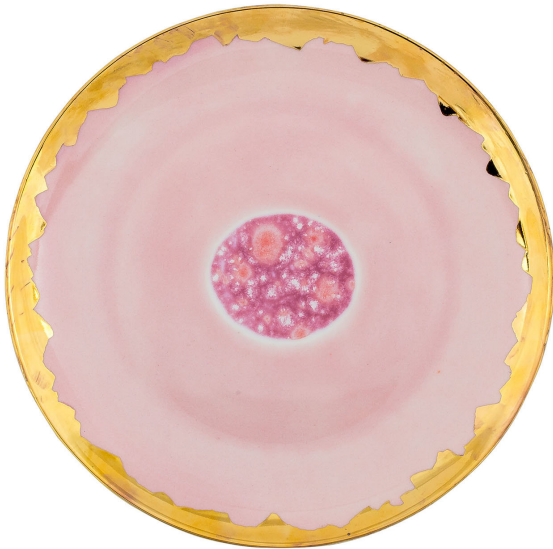

ARTEMEST

TABLETOP : TABLEWARE : DESSERT PLATES

Coralla Maiuri

BERRY SET OF 2 PINK DESSERT PLATES WITH DRIPPING-LIKE RIM

\$505

DESCRIPTION

This splendid set of two dessert plates in fine porcelain brims with glamorous allure, a reflection of the artistic prowess of artisan Coralla Maiuri. Their bold, dripping-like rim accented with 24K gold leaf embraces the hand-painted decorations, which combines a backdrop in soft, solid pink and a central array of dappled speckles in pink. Part of the Piazza del Popolo Collection that first debuted at the Milan Design Week 2018. Not microwave safe.

DETAILS & DIMENSIONS

- Material: Ceramics
- Dimensions (in): W 8.66 x D 8.66 x H 0.79
- Dimensions (cm): W 22 x D 22 x H 2
- Handmade In Italy