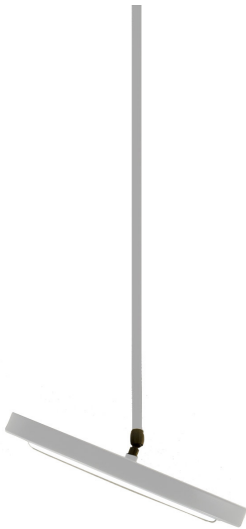

# ARTEMEST

LIGHTING : PENDANTS

*Maurizio Navone Restart*

## BETTINA WHITE LAMP

\$690

### DESCRIPTION

This sophisticated and modern lamp will be a contemporary accent to add to any environment, particularly a study or a living room, or even a bedroom. Its LED plate is surrounded by a brass structure that envelops it and is painted using powder to obtain a cool silver shade. Sleek and elegant, this piece will be a precious addition to a modern home.

### DETAILS & DIMENSIONS

- Material: Brass
- Dimensions (in): W 11.81 x D 11.81 x H 51.18
- Dimensions (cm): W 30 x D 30 x H 130
- Handmade In Italy