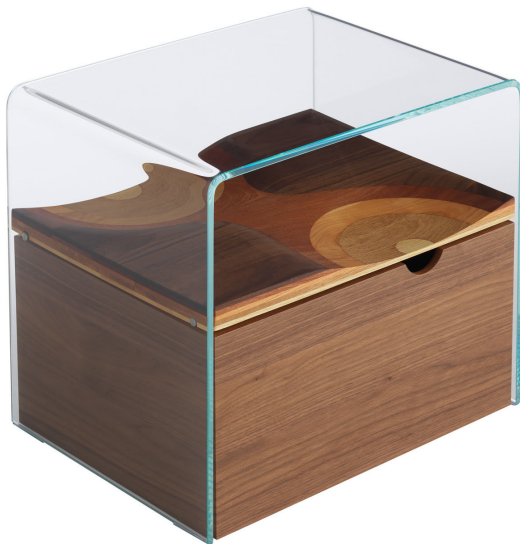

ARTEMEST

FURNITURE : TABLES : NIGHTSTANDS

Horm

BIFRONTE NIGHTSTAND WITH DRAWER BY TOYO ITO

\$1,355

DESCRIPTION

Exquisitely designed by Toyo Ito and part of the Ripples Collection, this nightstand features a shelf made of five different types of wood (walnut, cherry, mahogany, ash, and oak), enclosed in an extra clear tempered glass frame, creating a “trompe l’oeil” effect of mid-air suspension. A capacious drawer on wheels made of MDF is at the bottom, boasting a white lacquered finish on the sides and walnut front and back.

DETAILS & DIMENSIONS

- Material: MDF Walnut wood Cherry wood Mahogany wood Ash wood Oak wood Glass
- Dimensions (in): W 20.47 x D 14.57 x H 18.11
- Dimensions (cm): W 52 x D 37 x H 46
- Handmade In Italy