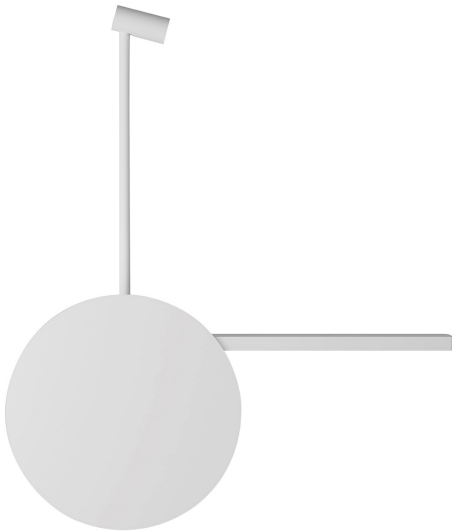

LIGHTING : SCONCES & WALL LAMPS

Lym

BIGA CIRCULAR LEFT WHITE WALL LAMP

\$365

DESCRIPTION

Biga wall lamp by Lym is a lighting complement made by an adjustable LED spotlight, a shelf equipped with wireless charge technology and a switch combined with a USB socket. A functional complement, ideal for bedside installations especially in the hotel industry, and customizable upon request in shape, color and finish.

DETAILS & DIMENSIONS

- Material: Metal
- Dimensions (in): W 12.99 x D 4.09 x H 15.75
- Dimensions (cm): W 33 x D 10.4 x H 40
- Handmade In Italy