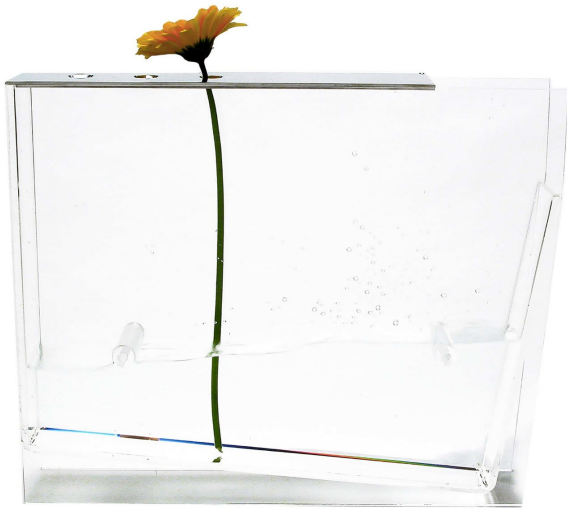

ARTEMEST

HOME DECOR : ALL VASES : VASES

Roberto Monte Designer

BINGO VASE

\$610

DESCRIPTION

An ode to modern and geometrical design, this wall or table-top charming vase is made up of translucent methacrylate. A rectangular satin-steel plate with small holes designed to host flowers is placed on top of the vase. Captivating in its essential design, the Bingo vase will stand out in any modern interior.

DETAILS & DIMENSIONS

- Material: Methacrylate Steel
- Dimensions (in): W 19.69 x D 3.94 x H 15.75
- Dimensions (cm): W 50 x D 10 x H 40
- Handmade In Italy