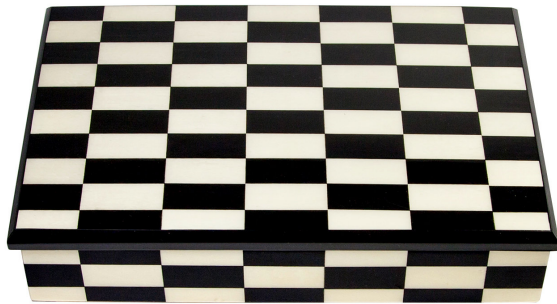

ARTEMEST

LIFESTYLE : BOXES : BOXES

Biagio Barile

BLACK AND WHITE INLAID WOODEN BOX

\$215

DESCRIPTION

This elegant box is hand-manufactured according to the ancient traditional techniques of Sorrento marquetry. Its decoration appears throughout its exterior, including the lid, and features a pattern of chess-like squares in striking black and white. This piece comes with a certificate that proves its quality and origin.

DETAILS & DIMENSIONS

- Material: Wood
- Dimensions (in): 9.84 x 5.91 x 1.57
- Dimensions (cm): 25 x 15 x 4
- Handmade In Italy