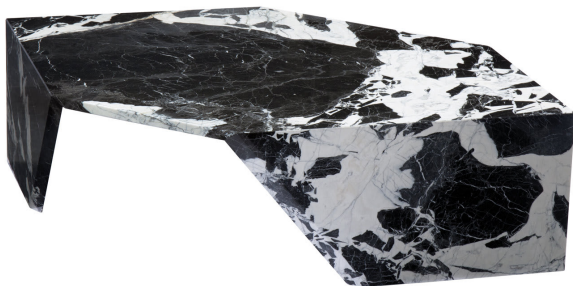

# ARTEMEST

FURNITURE : TABLES : COFFEE TABLES

*Budri*

BLACK AND WHITE ORIGAMI COFFEE TABLE BY PATRICIA URQUIOLA

\$12,440

## DESCRIPTION

One-of-a kind, contemporary, and elegant can all describe this stunning table in black and white marble from the Earthquake 5.9 Collection by Patricia Urquiola. Shaped to look like a piece of folded origami paper, this gorgeous table will sure to impress in any space.

## DETAILS & DIMENSIONS

- Material: Marble
- Dimensions (in): W 35.04 x D 31.10 x H 11.81
- Dimensions (cm): W 89 x D 79 x H 30
- Handmade In Italy