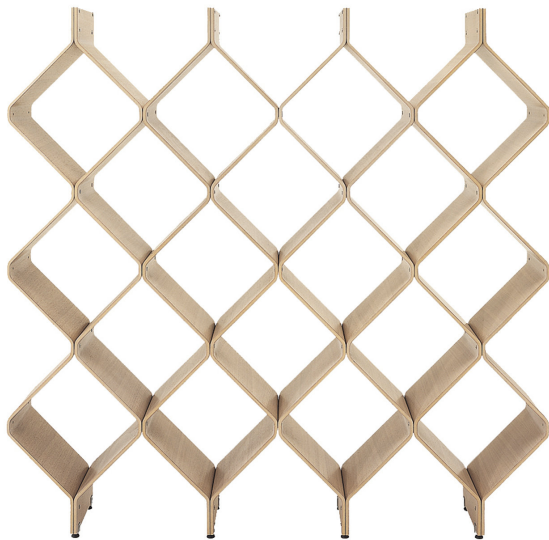

ARTEMEST

FURNITURE : STORAGE : BOOKCASES

La Permanente Mobili Cantù

NATURAL FREECELL BOOKCASE

\$9,260

DESCRIPTION

This bookcase features a unique design originally created by Meroni Ceriani Cappelletti. This multifunctional item can also be used as a room divider due to its self-supporting structure crafted entirely in curved multi-layer wood. The four columns constructing this bookshelf are joined together to create a hive-like pattern and all the joining elements are in brushed brass. This piece will make a striking statement in a modern setting.

DETAILS & DIMENSIONS

- Material: Wood, Brass
- Dimensions (in): W 73.23 x D 14.17 x H 74.41
- Dimensions (cm): W 186 x D 36 x H 189
- Handmade In Italy