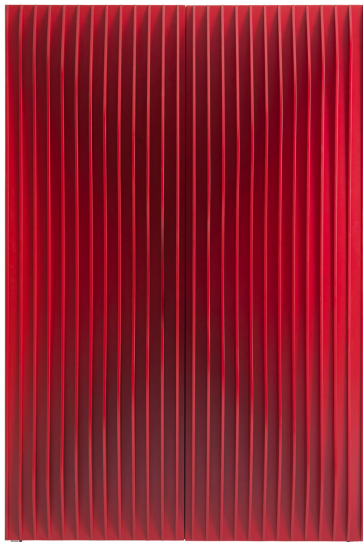

ARTEMEST

FURNITURE : STORAGE : CABINETS

Horm

BLEND RED WARDROBE BY KARIM RASHID

\$7,690

DESCRIPTION

A sculptural piece of functional decor, this wardrobe boasts the dynamism and elegance typical of Karim Rashid's design. Frame, shelves, and doors are made of red-lacquered MDF, boasting a stunning ripple-effect. The interior is illuminated by LED light (input 100/240 V - Europlug CEE 7/16) and separated into two sections: the top shelf measures 35.4 cm and the lower space with clothes rail is 149 cm.

DETAILS & DIMENSIONS

- Material: MDF
- Dimensions (in): W 50.39 x D 28.35 x H 76.38
- Dimensions (cm): W 128 x D 72 x H 194
- Handmade In Italy