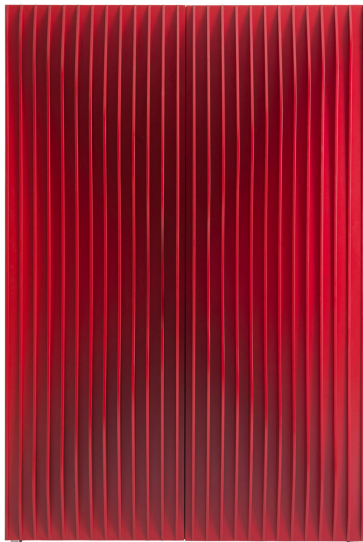

FURNITURE

Horm

BLEND RED WARDROBE BY KARIM RASHID

\$7,690

DESCRIPTION

A sculptural piece of functional decor, this wardrobe boasts the dynamism and elegance typical of Karim Rashid's design. Frame, shelves, and doors are made of red-lacquered MDF, boasting a stunning ripple-effect. The interior is illuminated by LED light (input 100/240 V - Europlug CEE 7/16) and separated into two sections: the top shelf measures 35.4 cm and the lower space with clothes rail is 149 cm.

DETAILS & DIMENSIONS

- Material: MDF
- Dimensions (in): W 50.39 x D 28.35 x H 75.59
- Dimensions (cm): W 128 x D 72 x H 192
- Handmade In Italy