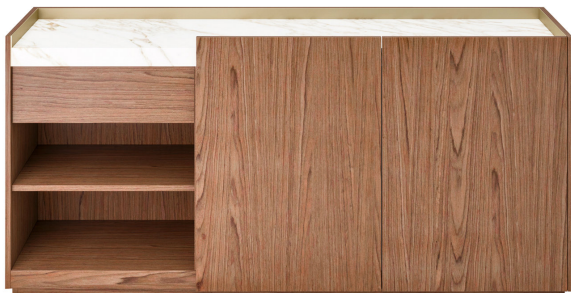

# ARTEMEST

FURNITURE : STORAGE : SIDEBOARDS

*Prof*

## BLOCK 2.0 SIDEBOARD IN WALNUT WITH CARRARA MARBLE TOP

\$7,770

### DESCRIPTION

This sideboard boasts a sophisticated and clean design. It comprises a drawer and two doors with push-to-open system, and one open compartment with two shelves. Made of Canaletto walnut veneer with a Calacatta top, it is enriched with hand-brushed brass details. This piece will suit an office as well as a home interior and is also available in a durmast version, please contact the Concierge for information.

### DETAILS & DIMENSIONS

- Material: Walnut wood Wood Marble Brass
- Dimensions (in): W 72.36 x D 19.09 x H 33.86
- Dimensions (cm): W 183.8 x D 48.5 x H 86
- Handmade In Italy