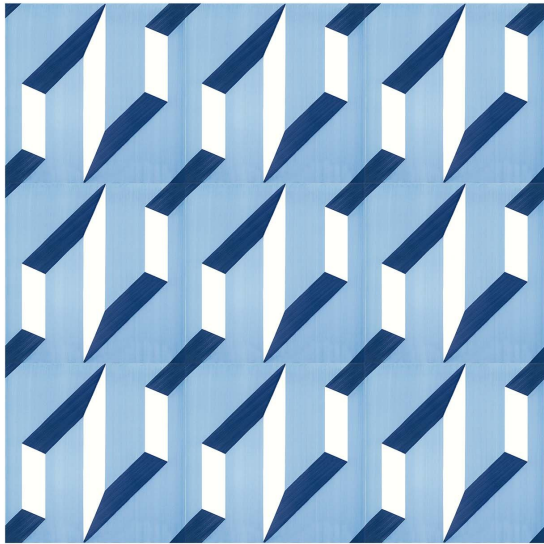

ARTEMEST

HOME DECOR : WALL & FLOOR DÉCOR : TILES

Francesco De Maio

BLU PONTI DECORO TIPO 1 SET OF 25 CERAMIC TILES

\$420

DESCRIPTION

These exclusive tiles are part of the Blu Ponti collection inspired by the white and blue majolica designed in 1960 by Gio Ponti. Handcrafted using the materials and enamels as well as the artistic techniques of the centuries-old Vietri tradition, these tiles feature a striking tromp d'oeil design of great visual effect. The composition is made of 25 square tiles measuring 20x20 cm and features a design of white and blue fragmented stripes on a light blue background. An original composition of color and geometry in which bold patterns are at the forefront.

DETAILS & DIMENSIONS

- Material: Ceramics
- Dimensions (in): W 39.37 x D 0.51 x H 39.37
- Dimensions (cm): W 100 x D 1.3 x H 100
- Handmade In Italy