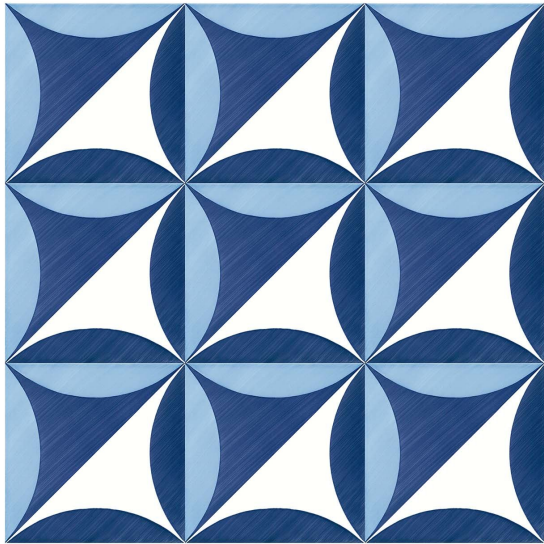

HOME DECOR : WALL & FLOOR DÉCOR : TILES

Francesco De Maio

BLU PONTI DECORO TIPO 27 SET OF 25 CERAMIC TILES

\$420

DESCRIPTION

These exquisite tiles are an exact replica of the majolica designed in 1960 by Gio Ponti for the Hotel Parco dei Principi in Sorrento, and are part of the exclusive Blu Ponti Collection by Ceramica Francesco De Maio. Composed of 25 tiles measuring 20x20 cm they feature the classic blue and white colors in a symmetrical geometric pattern crafted entirely by hand using traditional techniques. The versatility of the block colors (white/blue) and the graphic patterns offer infinite possible combinations to adorn any room's walls and floors with frames and graphic flooring.

DETAILS & DIMENSIONS

- Material: Ceramics
- Dimensions (in): W 39.37 x D 0.51 x H 39.37
- Dimensions (cm): W 100 x D 1.3 x H 100
- Handmade In Italy