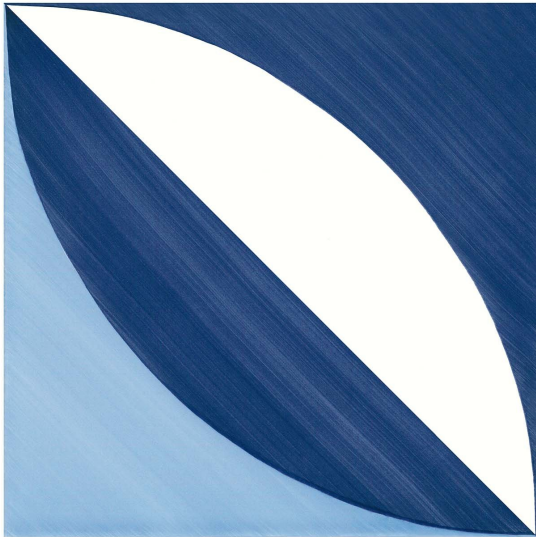

# ARTEMEST

HOME DECOR : WALL & FLOOR DÉCOR : TILES

*Francesco De Maio*

## BLU PONTI DECORO TIPO 30 SET OF 25 CERAMIC TILES

\$420

### DESCRIPTION

A perfect balance of forms and colors defines this exquisite set of 25 ceramic tiles that will infuse elegance to both contemporary and traditional decors. The geometric design features an elongated oval with inverted navy, light blue, and white colors. Part of the Blu Ponti di Ceramica Collection, this set is entirely made and painted by hand using ancient Vietri ceramic techniques and is a replica of the blue and white majolica tiles designed by Gio Ponti for the Hotel Parco dei Principi in Sorrento. These elegant tiles will make a superb decorative work of art in a kitchen, bathroom, or patio decor.

### DETAILS & DIMENSIONS

- Material: Ceramics
- Dimensions (in): W 7.87 x D 0.51 x H 7.87
- Dimensions (cm): W 20 x D 1.3 x H 20
- Handmade In Italy