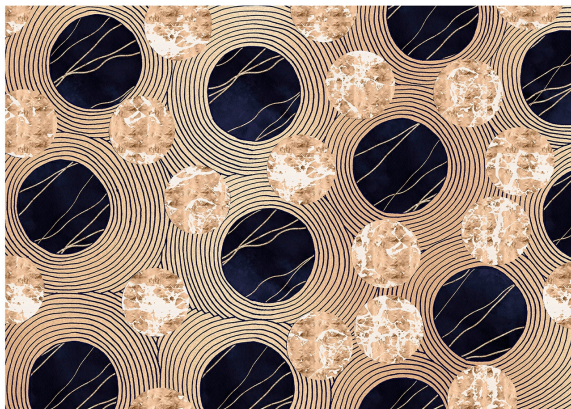

ARTEMEST

HOME DECOR : WALL & FLOOR DÉCOR : WALLPAPERS

Affreschi & Affreschi

BLUE HOLES SEASON 1 TEXTURED WALLPAPER

\$290

DESCRIPTION

A special wallpaper designed by Vincenzo D'Alba, covered with a layer of plaster obtained with a mixture of 27 precious raw materials, such as Carrara marble and Roman travertine, on which the masterpieces of Italian art history have been carved by Michelangelo and Bernini. The output is a natural surface, to the touch and to the sight, that evokes that of the ancient frescoes made to measure and finished with care in every detail so that the chosen design emerges in all its beauty.

DETAILS & DIMENSIONS

- Material: Marble
- Dimensions (in): W 39.37 x D 0.00 x H 39.37
- Dimensions (cm): W 100 x D 0.01 x H 100
- Handmade In Italy