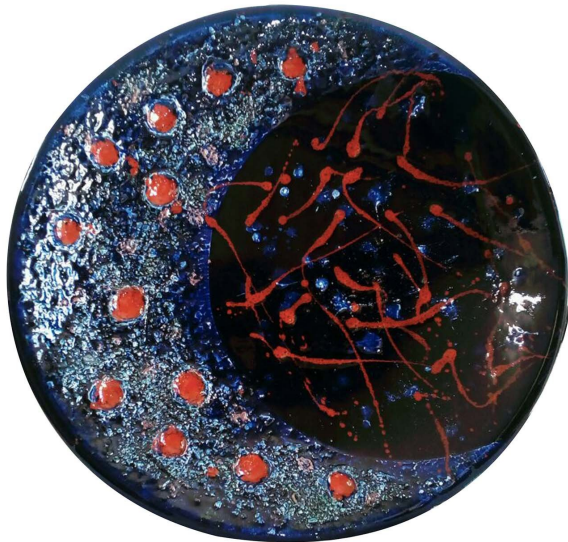

ARTEMEST

HOME DECOR : OTHER DÉCOR : DECORATIVE PLATES

Casa Del Mar

BLUE MOON ECLIPSE DECORATIVE PLATE

\$370

DESCRIPTION

DETAILS & DIMENSIONS

- Material: Ceramics
- Dimensions (in): W 58.66 x D 3.54 x H 19.29
- Dimensions (cm): W 149 x D 9 x H 49
- Handmade In Italy