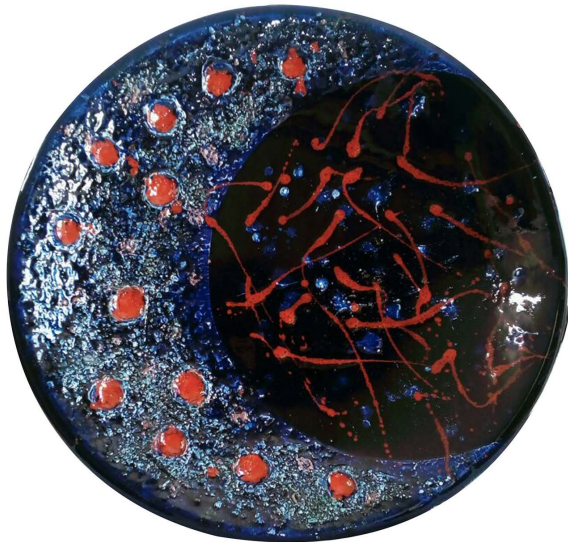

ARTEMEST

HOME DECOR : DECORATIVE PLATES

Casa Del Mar

BLUE MOON ECLIPSE DECORATIVE PLATE

\$370

DESCRIPTION

DETAILS & DIMENSIONS

- Material: Ceramics
- Dimensions (in): W 58.66 x D 3.54 x H 19.29
- Dimensions (cm): W 149 x D 9 x H 49
- Handmade In Italy