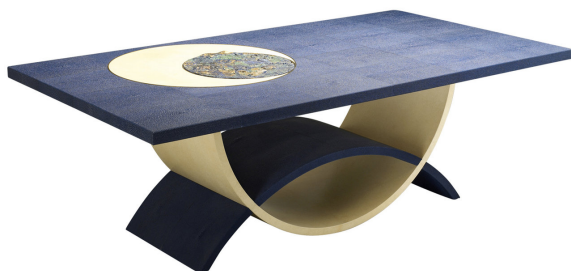

ARTEMEST

FURNITURE : TABLES : COFFEE TABLES

Giordano Viganò

BLUE MOON COFFEE TABLE BY TERESA LUNI

\$33,600

DESCRIPTION

This striking living room table features a top upholstered in blue shagreen (with its distinctive rough texture). The top is embellished with a round insert in azurite stone within a larger round in parchment whose outer profile is highlighted with a brass ring. The base consists in two crossing semicircles featuring the same colors as the top. Design by Teresa Luni.

DETAILS & DIMENSIONS

- Material: Leather, Parchment, Brass, Azurite stone
- Dimensions (in): 59.06 x 31.50 x 19.29
- Dimensions (cm): 150 x 80 x 49
- Handmade In Italy