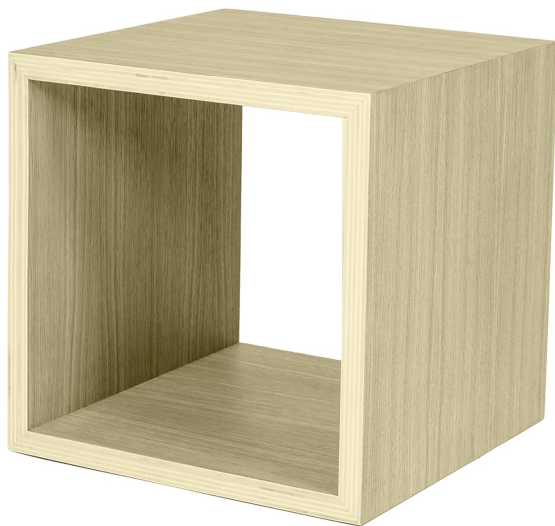

ARTEMEST

FURNITURE : STORAGE : BOOKCASES

Disegno Mobile

BLUEBELL BEIGE CUBE

\$395

DESCRIPTION

Cubes in natural oak plywood with water based varnish finish and feet in durmast solid wood. All the cubes can be personalised and combined in modular units suitable for every environment. Starting from a single cube, you can freely combine and overlap the units to create bookcases or room partitions for open-space environments.

DETAILS & DIMENSIONS

- Material: Wood
- Dimensions (in): W 15.75 x D 15.75 x H 15.75
- Dimensions (cm): W 40 x D 40 x H 40
- Handmade In Italy