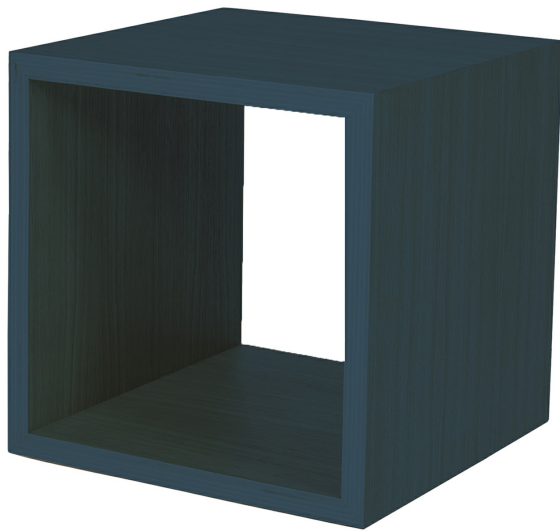

# ARTEMEST

FURNITURE : STORAGE : BOOKCASES

*Disegno Mobile*

**BLUEBELL BLUE CUBE**

\$395

## DESCRIPTION

Cubes in natural oak plywood with water based varnish finish and feet in durmast solid wood. All the cubes can be personalised and combined in modular units suitable for every environment. Starting from a single cube, you can freely combine and overlap the units to create bookcases or room partitions for open-space environments.

## DETAILS & DIMENSIONS

- Material: Wood
- Dimensions (in): W 15.75 x D 15.75 x H 15.75
- Dimensions (cm): W 40 x D 40 x H 40
- Handmade In Italy