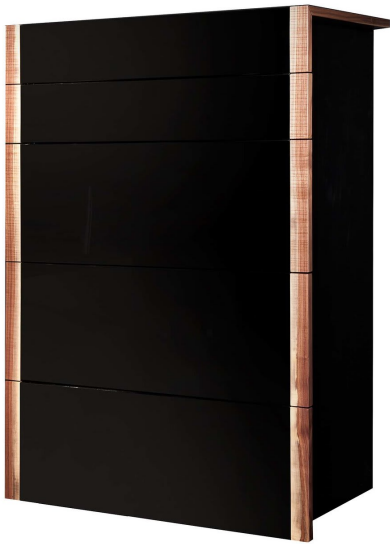

ARTEMEST

FURNITURE : STORAGE : DRESSERS

Garbarino Collections

BOB BLACK CHEST OF DRAWERS

\$14,270

DESCRIPTION

The essential lines and sleek silhouette of this elegant chest of drawers blend the warm brown hues of the Canaletto walnut frame with the cold, black glossy polyurethane lacquer of the structure. Featuring five drawers (three large and two small on top) with integrated groove pulls and soft closure mechanisms for smooth and silent closures, this piece is available also in Macassar ebony and in several lacquer colors.

DETAILS & DIMENSIONS

- Material: Walnut wood
- Dimensions (in): W 35.43 x D 17.72 x H 48.82
- Dimensions (cm): W 90 x D 45 x H 124
- Handmade In Italy