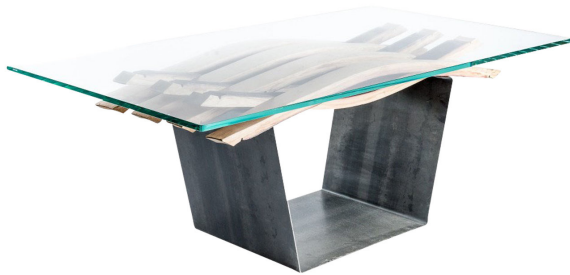

ARTEMEST

FURNITURE : TABLES : COFFEE TABLES

Woodart Cortina

BOTTE COFFEE TABLE

\$3,310

DESCRIPTION

Part of the Botte collection, this striking coffee table features an iron base and a rectangular glass top and utilizes pieces of wood barrels used to ferment wine. The staves used for this coffee table have a brilliant violet nuance inherited from the Amarone wine they contained, and are intersected facing each other to create an unconventional base on which the glass top rests. This unique piece blends creativity with modern aesthetic, and will make an elegant statement in a contemporary living room.

DETAILS & DIMENSIONS

- Material: Wood, Glass, Iron
- Dimensions (in): W 47.24 x D 27.56 x H 17.72
- Dimensions (cm): W 120 x D 70 x H 45
- Handmade In Italy