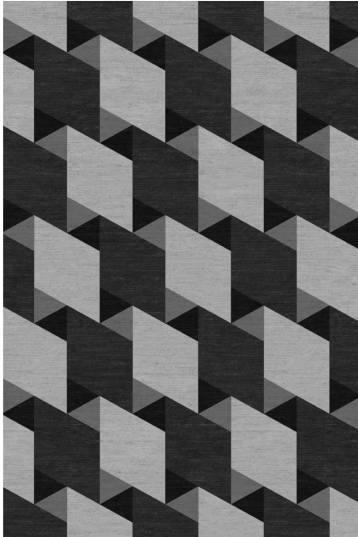

ARTEMEST

HOME DECOR : WALL & FLOOR DÉCOR : RUGS & CARPETS

Malcusa

BOW BLACK AND GRAY RUG

\$7,910

DESCRIPTION

Suggestive of Fernand Leger's abstract paintings, this exceptional rug exudes allure and elegance. Made in India, the piece showcases a stunning, three-dimensional geometric design formed with alternating rows of large dark- and light-gray squares and smaller, beveled black squares. Expertly rendered on a black background, hand-knotted wool and bamboo fibers create a seamless design. The color contrasts and shape combinations produce a textured, dynamic quality that enhances the graphic sophistication of the composition. Customization available upon request.

DETAILS & DIMENSIONS

- Material: Wool, Bamboo fibers
- Dimensions (in): W 78.74 x D 118.11 x H 0.39
- Dimensions (cm): W 200 x D 300 x H 1
- Handmade In Nepal