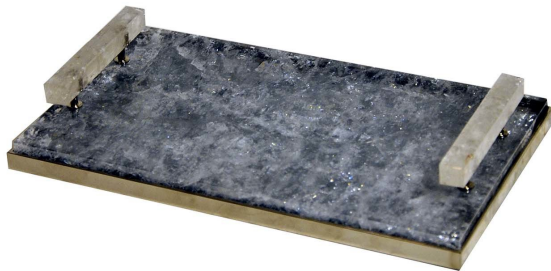

## BRASS TRAY IN BLACK AND HYALINE QUARTZ

\$840

### DESCRIPTION

A classic silhouette with a modern twist, this rectangular tray is fashioned of bold black quartz and features exquisite hyaline quartz handles. A solid border in nickel-plated brass frames the crystal tray, this alluring juxtaposition of metallic and natural elements adds textural depth to the work. Elegantly chic, this timeless tray is a stunning surface for entertaining and fine dining.

### DETAILS & DIMENSIONS

- Material: Quartz, Brass
- Dimensions (in): W 9.45 x D 5.51 x H 1.97
- Dimensions (cm): W 24 x D 14 x H 5
- Handmade In Italy