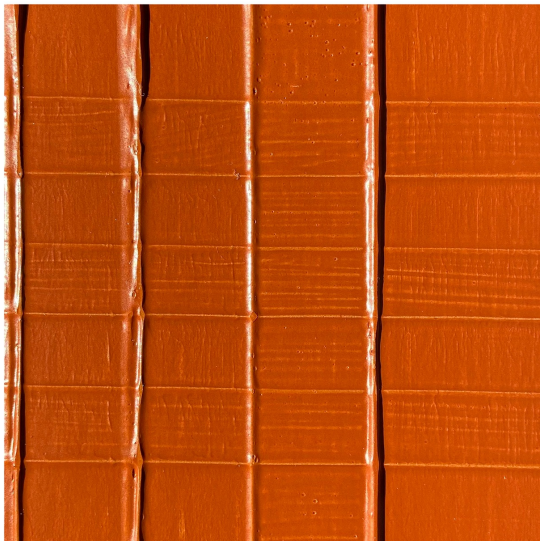

# ARTEMEST

HOME DECOR : WALL & FLOOR DÉCOR : WALLPAPERS

#### **DESCRIPTION**

Relief effect “ceramic- mosaic”, opaque colors. This wall decoration is part of MULTIPLO collection, where you can find our best seller handcrafted with all new techniques. Each sheet has Fire retardance for Europe “BS1 D0”- M1, America “ASTM E-84” Class A, Australia and New Zealand AS/NZS 3837-1998 - AS 5637.1-2015 Class A, Thermo Acoustic insulation and IMO cruise & yacht interior certification. The price is per linear meter. Available in 300 different colors, or according to color reference from the "international color charts" (RAL, Pantone, NCS). Available in Satin, Matt, Metal or Laque finish. Clean with a moist cloth. Price is per 1 square meter. Materials: non woven backing or thermo acoustic backing .