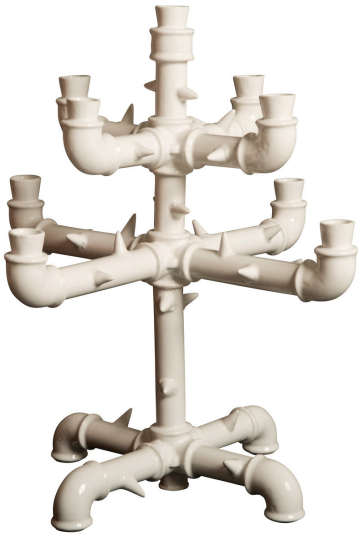

ARTEMEST

TABLETOP

Roberto Cambi

LARGE STING CERAMIC CANDELABRA

\$1,040

DESCRIPTION

White glazed ceramic pipes and plugs are sculpted into a candelabra, recalling industrial and hydraulic motifs. Handcrafted flawlessly by master ceramist Roberto Cambi, this design piece is a great example of his "pop and humoristic" style.

DETAILS & DIMENSIONS

- Material: Ceramics
- Dimensions (in): W 17.55 x D 17.55 x H 19.5
- Dimensions (cm): W 45 x D 45 x H 50
- Handmade in Italy