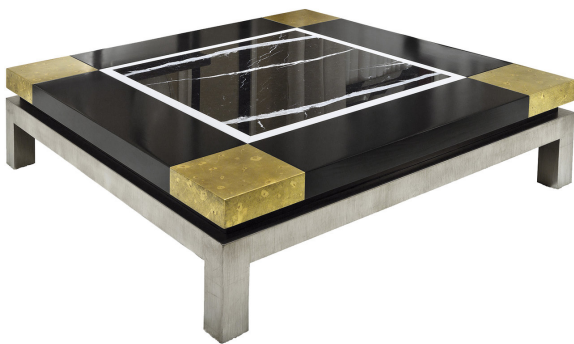

ARTEMEST

FURNITURE : TABLES : COFFEE TABLES

Chiara Provasi

CAMEO COFFEE TABLE

\$10,080

DESCRIPTION

A magnificent piece of functional decor, this coffee table is sure to make a statement in any decor. Its large, square base is in wood and was hand painted with silver leaf. The wooden top was painted by hand in black with corners in gold leaf. The center is adorned with a square in black Marquina marble, framed within four inserts of white Sivec marble. The effect is sumptuous and timeless, providing a precious base to display collectibles while also enriching the look of a living room.

DETAILS & DIMENSIONS

- Material: Wood, Gold leaf, Silver leaf, Marble
- Dimensions (in): W 55.12 x D 55.12 x H 15.75
- Dimensions (cm): W 140 x D 140 x H 40
- Handmade In Italy