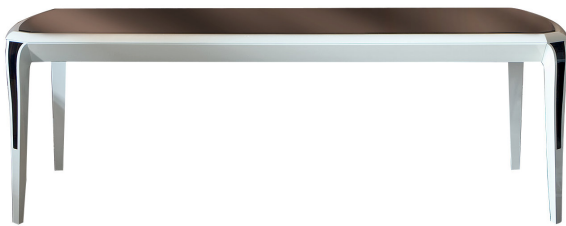

ARTEMEST

FURNITURE : TABLES : DINING TABLES

Minotti Collezioni

CAPRI LONG RECTANGULAR TABLE

\$12,530

DESCRIPTION

A most versatile table that can easily be placed in any setting to complement its style, this table is defined by absolute purity of form and colors that merge in a simple, streamlined silhouette. Crafted of wood with a glossy lacquer white finish, the bevel-edged rectangular top has squared-cut corners where the contoured legs flow out. The upper part of the legs and the table top are accented with black leather with brown streaks that add a sophisticated touch. This table will create a stylish, refined and inviting atmosphere in any interior.

DETAILS & DIMENSIONS

- Material: Wood, Leather
- Dimensions (in): W 118.11 x D 43.31 x H 29.92
- Dimensions (cm): W 300 x D 110 x H 76
- Handmade In Italy