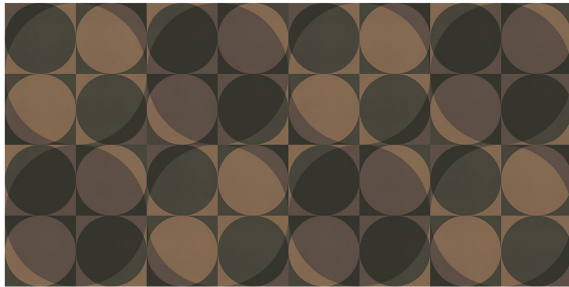

# ARTEMEST

HOME DÉCOR : WALL & FLOOR DÉCOR : WALLPAPERS

*Or.nami*

CAPSEP18 CIRCLE 3

\$240

## DESCRIPTION

Dramatic, joyful and poetic. The guide that will enlighten your path in this journey is color. It is the key element, the Genesis. Color becomes a tough judge who establishes different combinations, sensory perceptions, tones, shades and contrasts due to its ability to move beyond matter and to become light. Each piece is executed on a richly structured vinyl support, fire resistant and easily washable with water and neutral soap. Please contact Concierge for details. Price is per square meter.