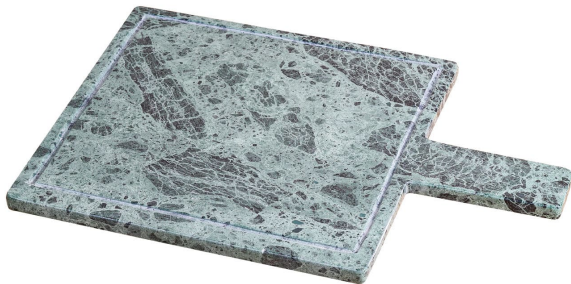

# ARTEMEST

TABLETOP : MORE TABLETOP

## *La Sartoria del Marmo by Lombardi Marmi*

**CARLO CHOPPING BOARD IN GREEN GUATEMALA MARBLE**

**\$225**

### DESCRIPTION

Equipped with a practical handle and continuous grooves lining the surface to stop liquid from dripping, this exclusive chopping board is expertly handcrafted of green Guatemala marble. Its slim design guarantees easy handling, while the stunning natural veining, together with the unique hue of green, imbues a stylish flair. Please contact the Concierge to be informed about available customization options.

### DETAILS & DIMENSIONS

- Material: Marble
- Dimensions (in): W 8.66 x D 9.84 x H 0.39
- Dimensions (cm): W 22 x D 25 x H 1
- Handmade In Italy