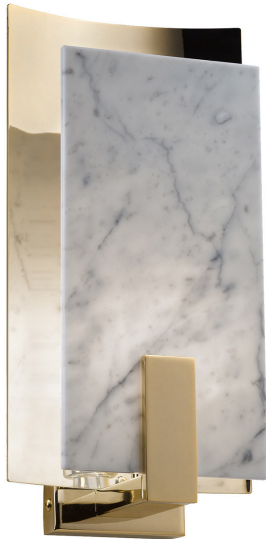

# ARTEMEST

LIGHTING : SCONCES & WALL LAMPS

### CARRARA MARBLE AND BRASS SCONCE

\$1,670

#### DESCRIPTION

Distinguished by a highly geometrical, compact silhouette, this remarkable sconce is characterized by sharp lines that are elegantly softened by the charm of white Carrara marble and golden reflections of brass. Ideally suitable for a contemporary interior, it features a brass structure composed of a slightly curved back panel and a sturdy arm, sustaining a thin layer of marble on which a radiant ambient light is reflected through a G9 LED lightbulb. Other finishes are available upon request to the Concierge.

#### DETAILS & DIMENSIONS

- Material: Marble Brass
- Dimensions (in): W 5.91 x D 3.94 x H 12.20
- Dimensions (cm): W 15 x D 10 x H 31
- Handmade In Italy