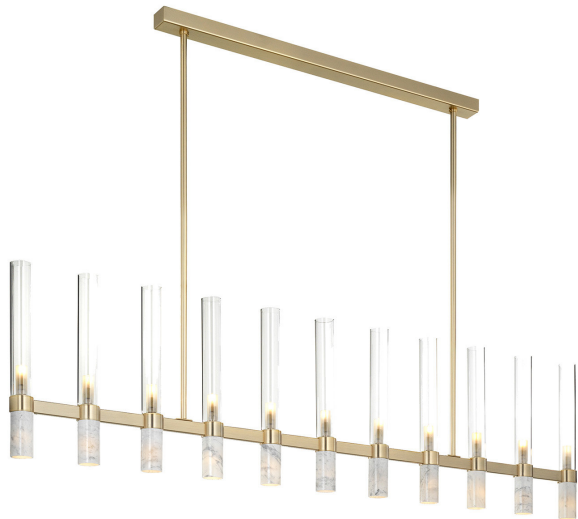

ARTEMEST

LIGHTING : CHANDELIERS

Il Paralume Marina

CARRARA MARBLE RECTANGULAR 11-LIGHT CHANDELIER

\$15,460

DESCRIPTION

A contemporary take on a classic candelabra, this chandelier will effortlessly adorn any room of the house, particularly when displayed above a dining table, an entryway console, or even illuminating a bathtub. Suspended on a gold-colored metal structure, it features 11 candle-shaped shades composed of a Pyrex glass half and a white Carrara marble one, both containing a lightbulb. The light diffused will be soft and intimate when only the marble part is lit, and a bright and intense one when both bulbs are on. Customizable finishes upon request, please contact the Concierge for details.

DETAILS & DIMENSIONS

- Material: Marble Metal Pyrex glass
- Dimensions (in): W 68.90 x D 1.97 x H 66.93
- Dimensions (cm): W 175 x D 5 x H 170
- Handmade In Italy