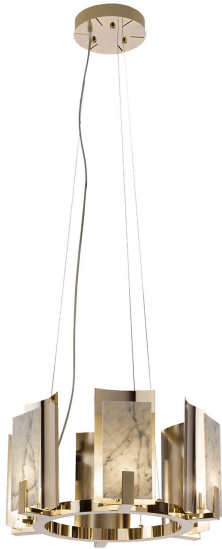

ARTEMEST

LIGHTING : CHANDELIERS

Il Paralume Marina

CARRARA MARBLE ROUND 6-LIGHT CHANDELIER

\$6,130

DESCRIPTION

A striking sculptural objet d'art that functions as chandelier, this piece will make a bold statement in a contemporary interior. Mounted on a circular gold-finished brass structure, it features six shades that enclose a G9 LED lightbulb in between a shiny layer of brass and a refined piece of white Carrara marble, creating elegant and mesmerizing interplays of lights and reflections that enhance the natural veining of marble. Other finishes are available upon request, please refer to the Concierge for details.

DETAILS & DIMENSIONS

- Material: Marble Brass
- Dimensions (in): W 21.65 x D 21.65 x H 39.37
- Dimensions (cm): W 55 x D 55 x H 100
- Handmade In Italy