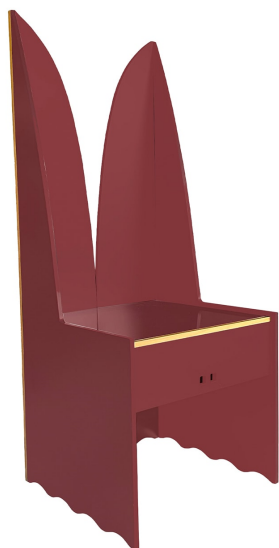

ARTEMEST

FURNITURE : SEATING : CHAIRS

Meccani Design

CASTELVECCHIO RED CHAIR LIMITED EDITION BY FERDINANDO
MECCANI

\$3,220

DESCRIPTION

First designed in 1987 by Ferdinando Meccani, this armchair combines design and architecture in a singular and striking shape of timeless charm. Handcrafted of red-lacquered wood enriched with maple wood inlay works, the piece is part of a refined limited edition of twenty numbered pieces launched in 2021.

DETAILS & DIMENSIONS

- Material: Wood
- Dimensions (in): W 19.49 x D 17.72 x H 48.03
- Dimensions (cm): W 49.5 x D 45 x H 122
- Handmade In Italy