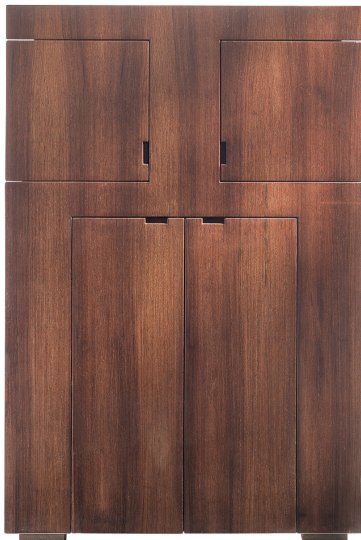

ARTEMEST

FURNITURE : STORAGE : TRUNKS

Giuseppe Rivadossi

CATALANA TRUNK

\$13,370

DESCRIPTION

This elegant trunk in smooth wenghe wood features four doors and two windows that open as a double-panel, swinging horizontally and giving the piece an interesting shape when used.

DETAILS & DIMENSIONS

- Material: Wenghe wood
- Dimensions (in): 60.2 x 40.2 x 16.5
- Dimensions (cm): H 153 x W 102 x D 42
- Handmade In Italy