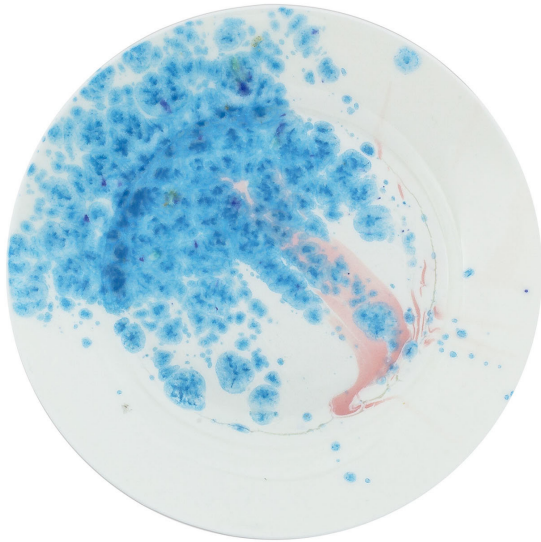

ARTEMEST

TABLETOP : TABLEWARE : DESSERT PLATES

Coralla Maiuri

CELESTIAL SET OF 2 TEA PLATES

\$360

DESCRIPTION

This stunning set of two tea plates will make for a well-received gift for tea aficionados to enrich their personal collections. An unpredictable explosion of spots and streaks in blue adorns the snow-white backdrop, a mesmerizing effect minutely handpainted by artist Coralla Maiuri. Slight differences from the pictured item are to be expected and cherished.

DETAILS & DIMENSIONS

- Material: Porcelain
- Dimensions (in): W 7.48 x D 7.48 x H 0.79
- Dimensions (cm): W 19 x D 19 x H 2
- Handmade In Italy