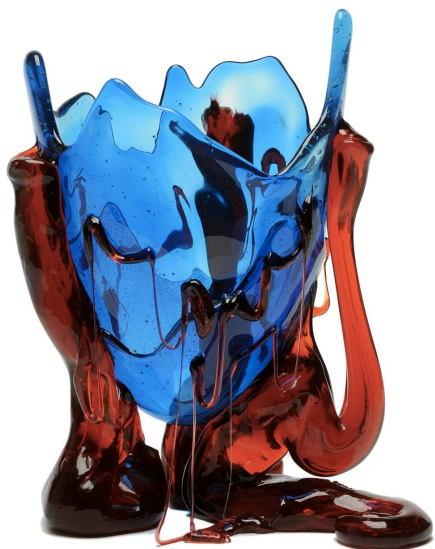

# ARTEMEST

HOME DECOR : ALL VASES : VASES

*Corsi Design Factory*

**CLEAR SPECIAL SMALL BLUE AND RED VASE**

\$290

## DESCRIPTION

A striking piece of functional decor, this vase will make a colorful statement in a contemporary home, thanks to its distinctive silhouette and contrasting hues. This piece was designed in 1995 by Gaetano Pesce for the Fish Design collection and features an irregular bowl in vivid blue, supported on three sides and balanced by thick strings that seem to have frozen as soon as they were poured. Entirely crafted of soft resin, this piece can be displayed with others by the same designer for a dynamic effect. Each piece is handmade so colors may differ slightly from the image shown.

## DETAILS & DIMENSIONS

- Material: Resin
- Dimensions (in): W 4.13 x D 0.39 x H 7.48
- Dimensions (cm): W 10.5 x D 1 x H 19
- Handmade In Italy