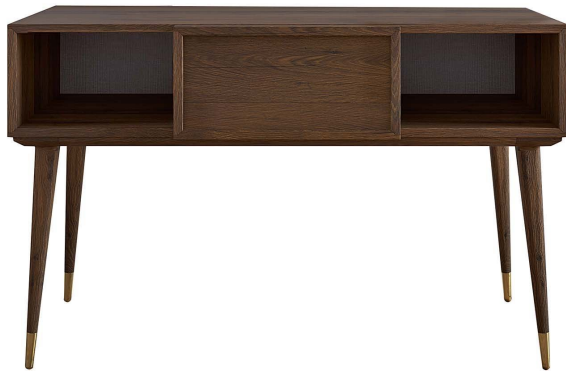

ARTEMEST

FURNITURE : TABLES : CONSOLES

Callesella

COCO CONSOLE WITH DRAWER

\$2,590

DESCRIPTION

This superb retro-chic console strikes a perfect balance between functionality and elegance. The wooden structure has an antique durmast veneer while the solid durmast legs are tapered and marked with gold-finished brass tips (also available in a gunmetal gray). Two open compartment flank a central storage piece closed with a flap (also available as a drawer). The front panel can also be covered in leather. The product is customizable in terms of materials and wood finishes - please consult the Concierge for customization options.

DETAILS & DIMENSIONS

- Material: Wood Durmast wood Brass
- Dimensions (in): W 47.24 x D 20.12 x H 29.53
- Dimensions (cm): W 120 x D 51.1 x H 75
- Handmade In Italy