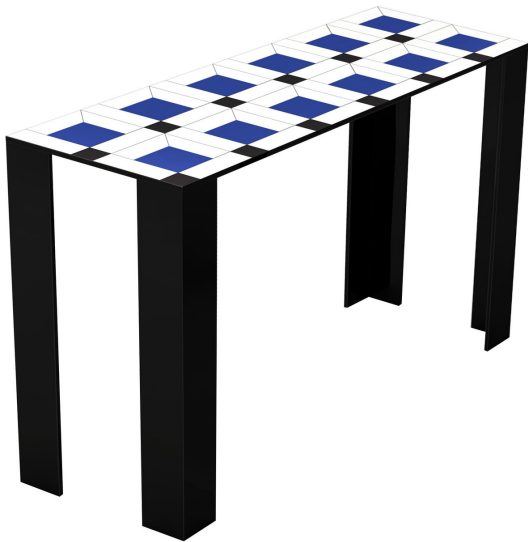

# ARTEMEST

FURNITURE : TABLES : CONSOLES

*Altreforme*

**COCO CONSOLE BY ELENA CUTOLO**

\$2,340

## DESCRIPTION

A tribute to Coco Chanel, the iconic French fashion designer and her "maison" in rue de Cambon where her legacy lives on, this console incorporates style and color into a simple, contemporary silhouette. Made of aluminum, the imposing L-shaped legs extend from the corners of the rectangular shelf decorated with geometric lines and squares in a basic palette of white, black, and blue. This sharp and bold look of this impressive console is softened by the use of timeless colors and patterns, making it the ideal accent piece in a contemporary entryway or living room.

## DETAILS & DIMENSIONS

- Material: Aluminum
- Dimensions (in): W 47.24 x D 15.75 x H 28.35
- Dimensions (cm): W 120 x D 40 x H 72
- Handmade In Italy