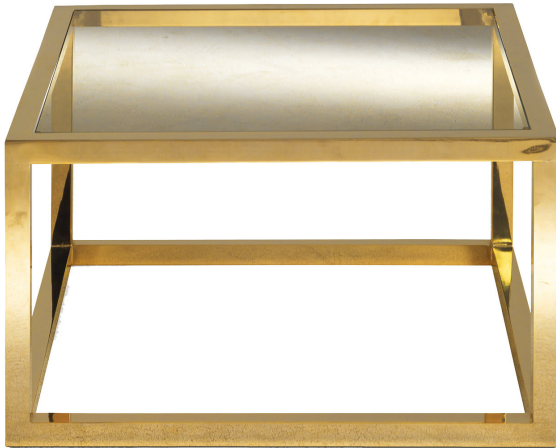

ARTEMEST

FURNITURE : TABLES : COFFEE TABLES

Zanaboni

COFFEE TABLE IN BRASS

\$3,455

DESCRIPTION

An exercise in elegant minimalism, this coffee table has a square base from which four short legs stem to support a square top. The entire structure is in brass, while the top is made of glass with a bronzed finish. Simple and sophisticated, this coffee table is a timeless addition to both a contemporary and a classic decor and will enhance the look of any living room.

DETAILS & DIMENSIONS

- Material: Brass, Glass
- Dimensions (in): W 25.59 x D 25.59 x H 14.96
- Dimensions (cm): W 65 x D 65 x H 38
- Handmade In Italy