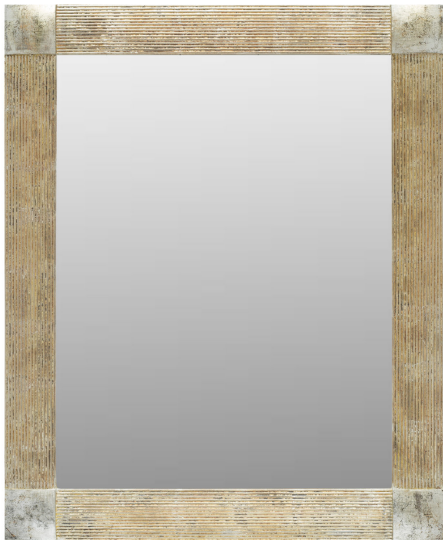

ARTEMEST

HOME DECOR : MIRRORS

Casa della Cornice

COLONNA FIORENTINA WALL MIRROR

\$360

DESCRIPTION

This unique frame was made of wood that was carved using traditional methods to create long grooves that run parallel along its four sides. At the corners, metal inserts add a different texture to the piece, giving it a modern accent. The wood is finished with precious silver leaf that highlights its grooved texture. Timeless and sophisticated, this frame is a versatile piece that can be displayed either alone or with others from the same designer for a dynamic effect.

DETAILS & DIMENSIONS

- Material: Wood, Silver leaf, Metal
- Dimensions (in): W 31.50 x D 1.97 x H 39.37
- Dimensions (cm): W 80 x D 5 x H 100
- Handmade In Italy