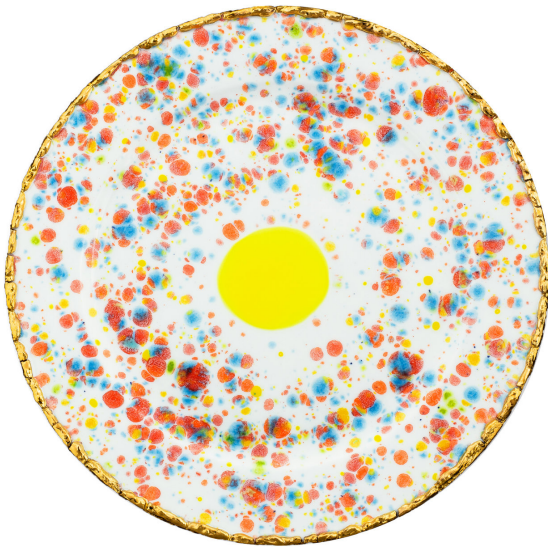

ARTEMEST

TABLETOP : TABLEWARE : CHARGERS

Coralla Maiuri

CONFETTI CHARGER WITH CRACKLED RIM

\$340

DESCRIPTION

Evoking the festive joy of a party with friends or family, this charger is part of the Confetti collection and features a round shape entirely crafted by hand of porcelain. The handmade decoration features a yellow spot in the center surrounded by a multitude of red and pale blue dots. This sophisticated and dynamic design is completed with a gold leaf finish on the crackled rim. This superb object of functional decor can be combined with the others in the same series for a cohesive effect.

DETAILS & DIMENSIONS

- Material: Porcelain Gold leaf
- Dimensions (in): W 12.60 x D 12.60 x H 1.18
- Dimensions (cm): W 32 x D 32 x H 3
- Handmade In Italy