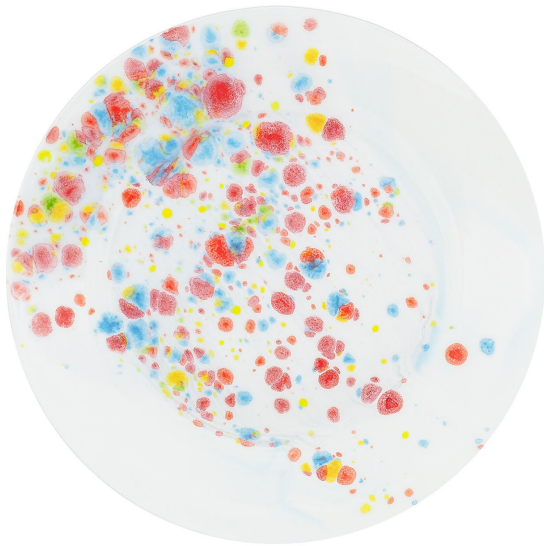

ARTEMEST

TABLETOP : TABLEWARE : DESSERT PLATES

Coralla Maiuri

CONFETTI SET OF 2 TEA PLATES

\$360

DESCRIPTION

Inspired by the reassuring and cheerful image of confetti thrown in the air, artist Coralla Maiuri developed this delightful design where polychrome specks seemingly float against a snow-white backdrop handcrafted from the finest porcelain. The set is comprised of two tea plates that will make a superb statement if paired to tea cups from the same series or used as small plates for individually serving pastries to guests. Each piece is truly unique.

DETAILS & DIMENSIONS

- Material: Porcelain
- Dimensions (in): W 7.48 x D 7.48 x H 0.79
- Dimensions (cm): W 19 x D 19 x H 2
- Handmade In Italy