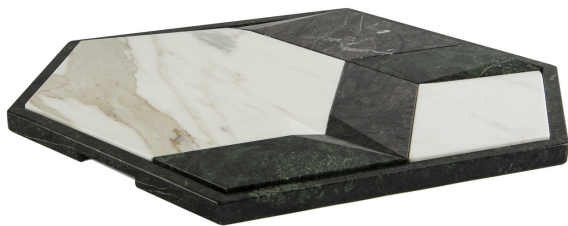

ARTEMEST

TABLETOP : MORE TABLETOP : TRAYS

Espidesign by Paola Speranza

CONVIVIO DIAMOND MIX CENTERPIECE

\$1,050

DESCRIPTION

This opulent tray was crafted of Guatemala green marble and boasts an irregular hexagonal shape (1 cm thick with a thin edge of 1.5 cm) enclosing six elements that can be detached and used as stunning accessories to enrich any occasion. The six pieces are one hexagon and five diamond-shaped parts made of shiny Calacatta Carrara and Grigio Carnico that can be used as cutting boards, serving trays, or coasters. This exquisite puzzle is a versatile and luxurious addition to both a classic and a contemporary home and will make a superb gift.

DETAILS & DIMENSIONS

- Material: Marble
- Dimensions (in): W 17.72 x D 16.14 x H 0.79
- Dimensions (cm): W 45 x D 41 x H 2
- Handmade In Italy