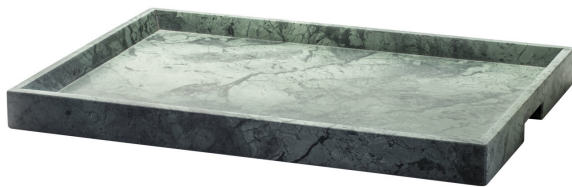

ARTEMEST

TABLETOP : SERVEWARE : TRAYS

Espidesign by Paola Speranza

CONVIVIO MAXI SOLID TRAY IN GREEN GUATEMALA MARBLE

\$1,210

DESCRIPTION

Part of the Convivio collection, this piece was entirely made by hand using Green Guatemala marble. The minimalist rectangular shape features raised edges, which can be crafted with another kind of marble to create a striking color block combination. This piece can be used along with the Maxi Trivet, that fits perfectly inside, for a complete look. The finish is matte and easy to clean. Other possible colors are: Grey Carnico, Grey Bardiglio, Calacatta Carrara, Calacatta Oro, Pink Portugal, White Carrara, and Black Marquina. Engraving available. Please, ask the concierge for details.

DETAILS & DIMENSIONS

- Material: Marble
- Dimensions (in): W 17.72 x D 13.78 x H 1.57
- Dimensions (cm): W 45 x D 35 x H 4
- Handmade In Italy