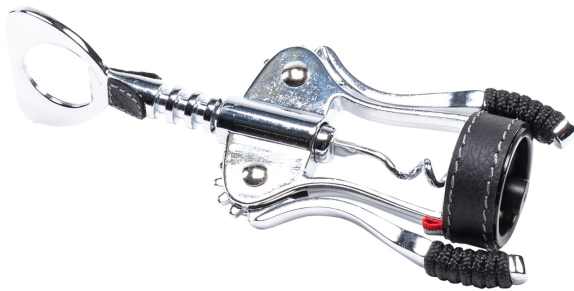

ARTEMEST

TABLETOP : KITCHENWARE : KITCHEN ACCESSORIES

Marricreo

CORKSCREW WITH BLACK ECO-LEATHER AND ROPE INSERTS

\$210

DESCRIPTION

This corkscrew shows of nautical-inspired collections by Marricreo aim to lend exclusivity up to the smallest accessory. Black eco-leather and rope inserts accent the design fashioned of chrome iron that will be an impeccable pairing for its glacette stand and glasses holder counterparts. The simple gesture of opening a bottle of prosecco will turn into an occasion to hold a precious artisan object.

DETAILS & DIMENSIONS

- Material: Metal
- Dimensions (in): W 2.95 x D 0.39 x H 7.48
- Dimensions (cm): W 7.5 x D 1 x H 19
- Handmade In Italy