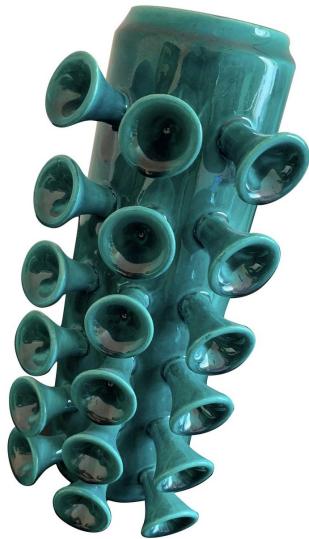

HOME DECOR : VASES

*Giuseppe Tucci*

## CRYSTALLINE GREEN BRUCO RAMPANTE SCULPTURE

\$360

### DESCRIPTION

Handcrafted of ceramics with a green glaze, this sculpture is part of a collection entitled Pluvianimali inspired by organic shapes. The curved silhouette recalls a caterpillar ("bruco" in Italian), with one side marked by three staggered rows of six trumpet-shaped protrusions that lends it a dynamic look. Either placed horizontally or vertically, the hollow spaces can be used to display flowers or other objects in an impressive and entirely unique visual effect.

### DETAILS & DIMENSIONS

- Material: Ceramics
- Dimensions (in): W 4.72 x D 4.72 x H 12.01
- Dimensions (cm): W 12 x D 12 x H 30.5
- Handmade In Italy