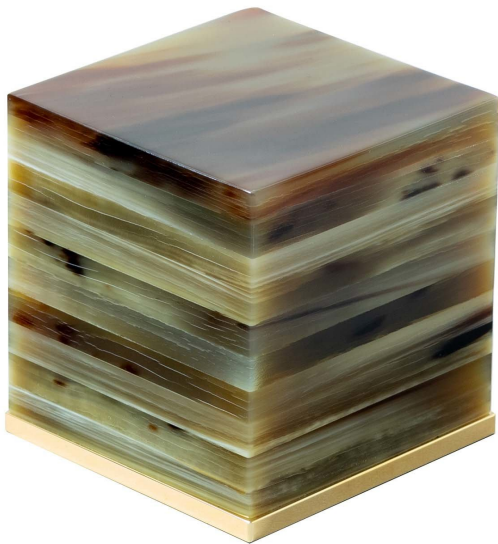

# ARTEMEST

LIFESTYLE : OFFICE ACCESSORIES : DESK ACCESSORIES

*Zanchi 1952*

**CUBE PAPERWEIGHT IN NATURAL HORN**

\$500

## DESCRIPTION

Stylish and sophisticated, the Cube Paperweight will add class and elegance to any formal office setting. Composed of layers of hand crafted natural horn and polished with wax to maintain its natural characteristics, the paperweight features a gold plated brass base. The sizing and color may vary slightly due to the horn being a natural material.

## DETAILS & DIMENSIONS

- Material: Brass Natural Horn
- Dimensions (in): W 2.36 x D 2.36 x H 2.56
- Dimensions (cm): W 6 x D 6 x H 6.5
- Handmade In Italy