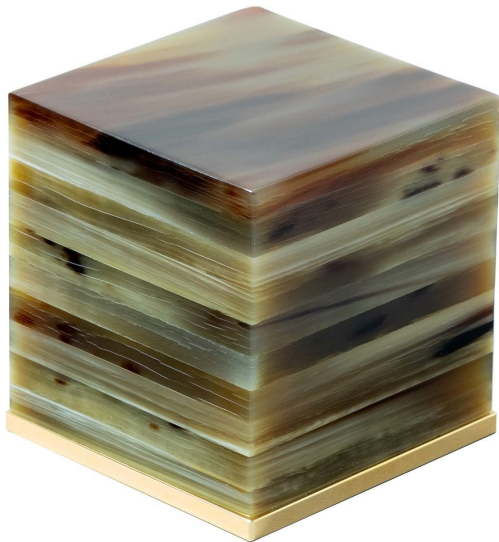

ARTEMEST

LIFESTYLE

Zanchi 1952

CUBE PAPERWEIGHT IN NATURAL HORN

\$440

DESCRIPTION

Stylish and sophisticated, the Cube Paperweight will add class and elegance to any formal office setting. Composed of layers of hand crafted natural horn and polished with wax to maintain its natural characteristics, the paperweight features a gold plated brass base. The sizing and color may vary slightly due to the horn being a natural material.

DETAILS & DIMENSIONS

- Material: Brass Natural Horn
- Dimensions (in): W 2.36 x D 2.36 x H 2.56
- Dimensions (cm): W 6 x D 6 x H 6.5
- Handmade In Italy