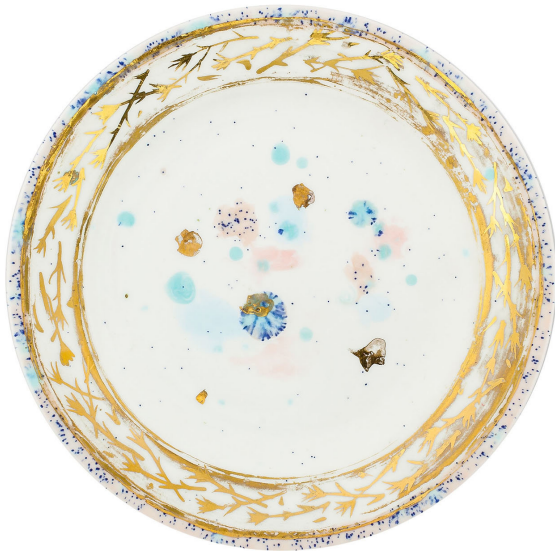

ARTEMEST

TABLETOP : TABLEWARE : DESSERT PLATES

Coralla Maiuri

DAFNE SET OF 2 DESSERT PLATES

\$505

DESCRIPTION

This exclusive set of two porcelain dessert plates is part of the Dafne Collection, named after one of the six halls at the Galleria Borghese in Rome and inspired by Renaissance and Baroque art. The bold yet delicate gold leaf decoration around the rim evokes a garland of stylized flowers juxtaposed to a densely mottled motif hand-painted in dappled pink and blue spots. The white center is enlivened by pale blue and pink dots with tiny black specks for increased chromatic depth.

DETAILS & DIMENSIONS

- Material: Ceramics
- Dimensions (in): W 8.66 x D 8.66 x H 0.79
- Dimensions (cm): W 22 x D 22 x H 2
- Handmade In Italy